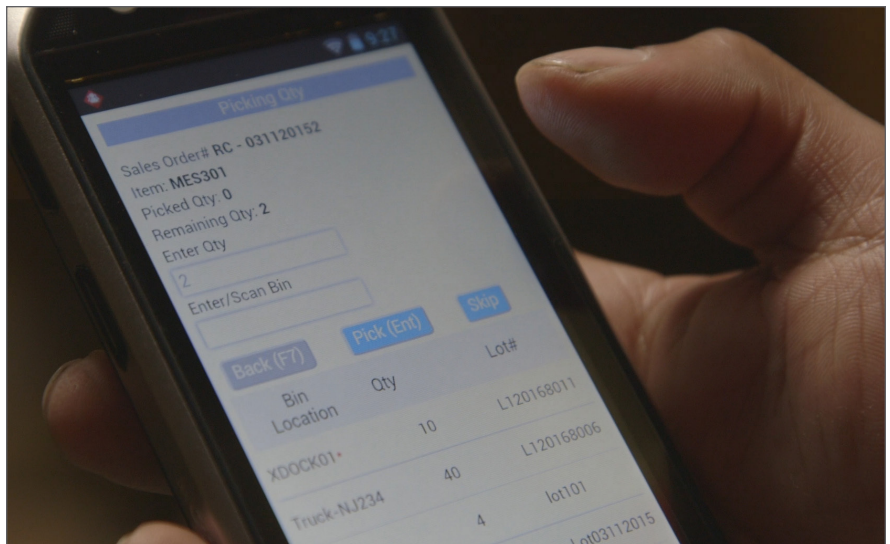

NetSuite WMS Lite

Increase Warehouse Accuracy and Efficiency with Mobile RF Scanning

The Bottom Line: NetSuite WMS Lite extends NetSuite's native inventory and warehouse capabilities with mobile RF handheld scanning. WMS Lite improves speed and accuracy through automation and is the ideal solution for smaller warehouses, stock rooms and storage facilities where NetSuite's advanced WMS capabilities are not required.

Improve Efficiency with Barcode Scanning. Replace manual warehouse processes with automation and RF mobile handheld scanning.

Increase Customer Satisfaction. Win big by increasing your order fill rates and fulfillment accuracy while reducing shipping errors.

Gain Visibility. Get real-time access into transactions and inventory movements as they are performed in the warehouse.

Deploy Quickly. Add WMS Lite's capabilities to your existing NetSuite implementation in a matter of weeks without major process changes or disruptions.