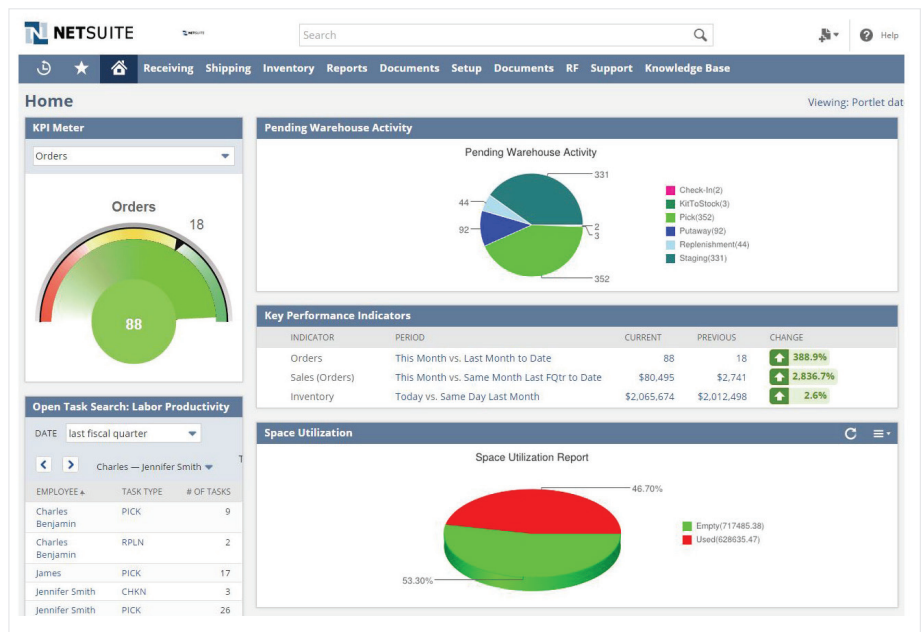

NetSuite WMS

Advanced Warehouse Management to Grow Your Operations

The Bottom Line: NetSuite WMS is a robust and scalable warehouse management solution native to the NetSuite platform. With industry-leading features such as mobile RF barcode scanning, wave planning, cartonization, kitting, space management and more, NetSuite WMS increases efficiency, improves operational excellence and lowers cost for warehouses of any size and complexity.

Lower Your Distribution Costs. Improve your margins through space savings, cycle count reduction and lower labor costs.

Increase Customer Satisfaction. Win big by increasing your order fill rates and fulfillment accuracy while reducing shipping errors.

Improve Operational Excellence. Deliver on time and turn your inventory faster while reducing obsolescence and write-offs.

“NETSUITE WMS ALLOWS US TO SCALE OUR BUSINESS AND SUPPORT INCREASED DEMAND WHILE MAINTAINING REAL-TIME INVENTORY VISIBILITY AND MEETING DEMAND PLANNING NEEDS.”

JAWBONE®

“NETSUITE WMS FACILITATES REAL-TIME, INFORMED DECISION-MAKING AND ENABLES US TO DELIVER OUTSTANDING EXPERIENCES TO OUR CUSTOMERS.”

“NETSUITE WMS HAS BROUGHT US TO THE POINT WHERE OUR SUPPLY CHAIN EXECUTION COMPLEMENTS OUR PRODUCT AND MARKETING ARSENAL SO THAT WE CAN COMPETE WITH ANYBODY.”